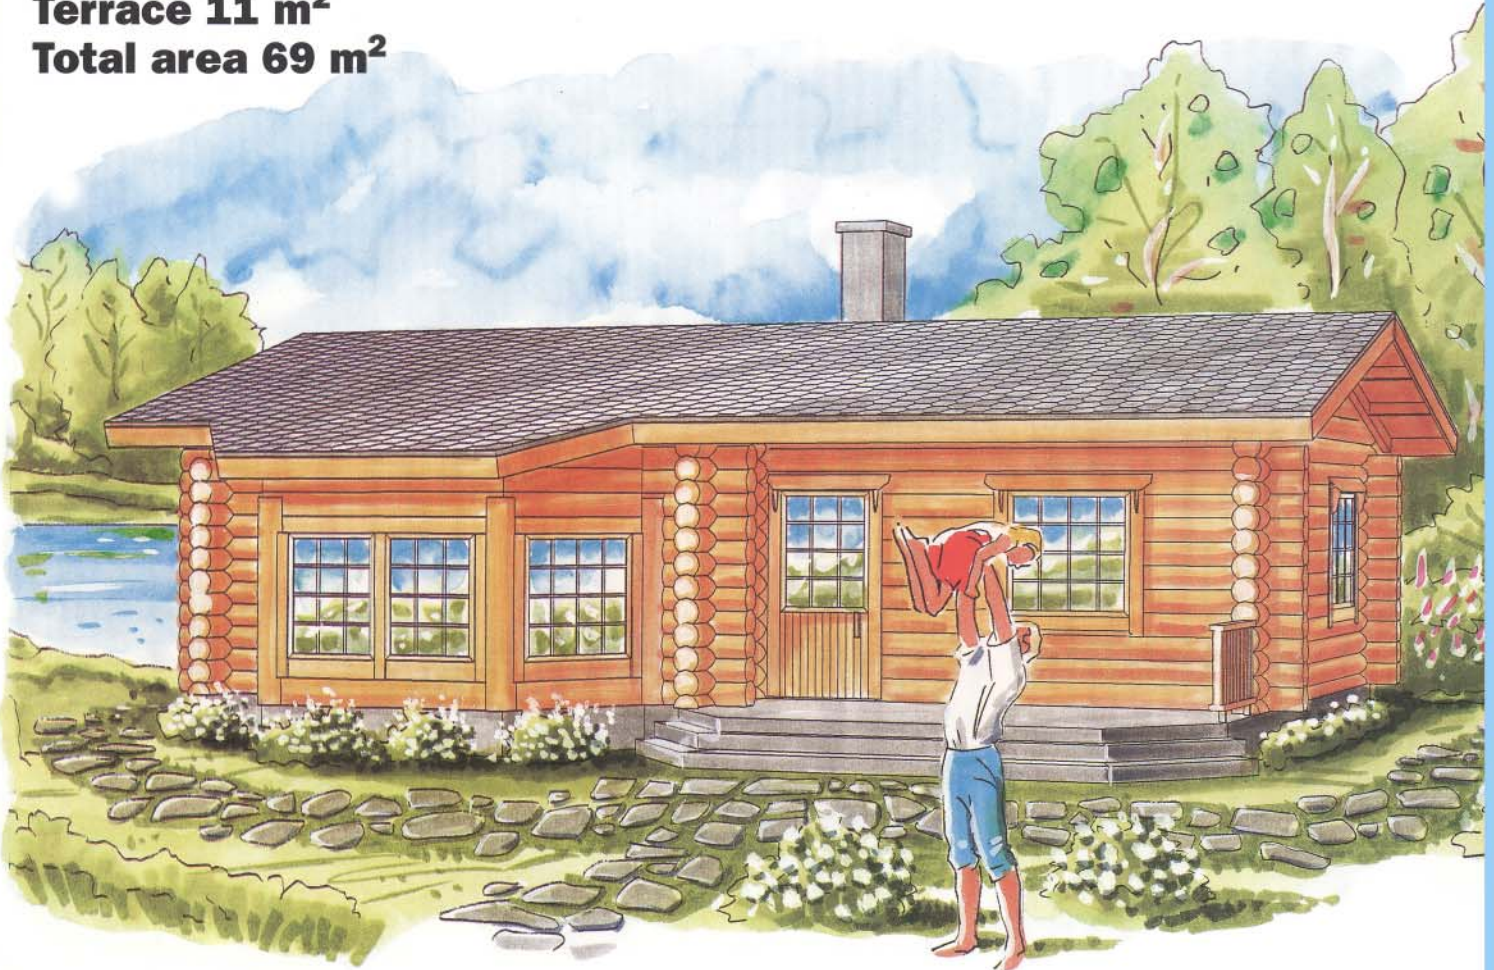

# Pinewood

**Living area 58 m<sup>2</sup>**

**Terrace 11 m<sup>2</sup>**

**Total area 69 m<sup>2</sup>**

"Pinewood" is a one-storey villa, a holidaymaker's dream, which harmonizes in style with the surrounding landscape. The distinctive bay window gives superb views in every direction, and fills the spacious living area with light. "Pinewood" can also easily be converted to fulfill the wishes of any sauna-lover.