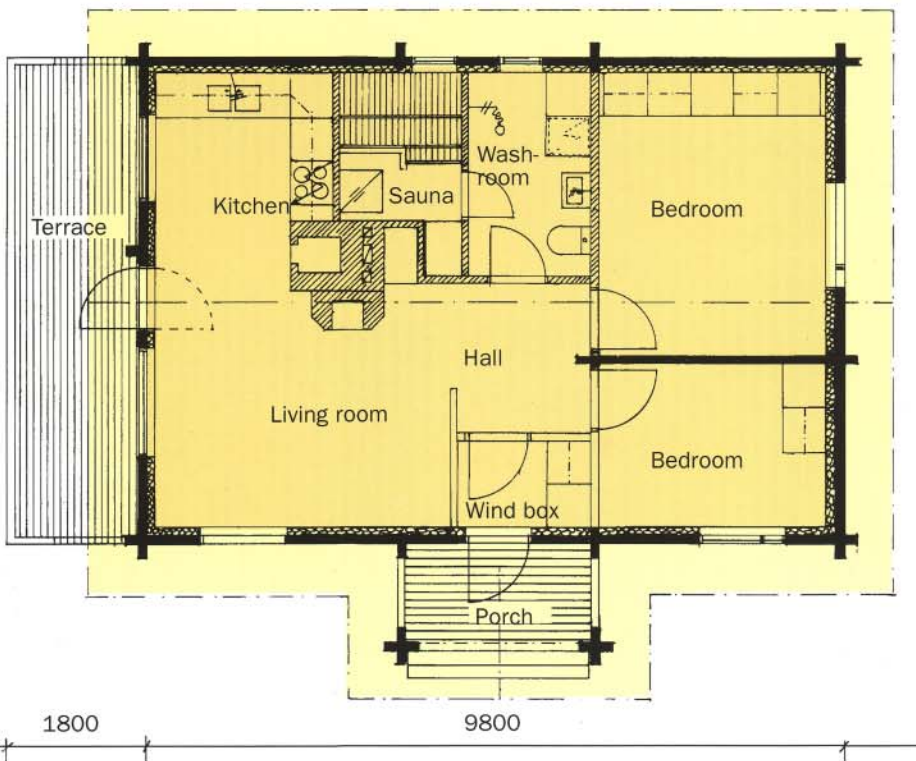

# Summer Time

Living area 67 m<sup>2</sup>

Terrace 16 m<sup>2</sup>

Total area 83 m<sup>2</sup>

"Summer Time" is a genuine Eurohonka-house for someone, who appreciates complete functionality. The ideally sized "Summer Time" functions as a versatile summer cottage, as well as home for retirement days later on. The centrally located fireplace defines the internal areas, while the central point outside is the convenient sized sun terrace.